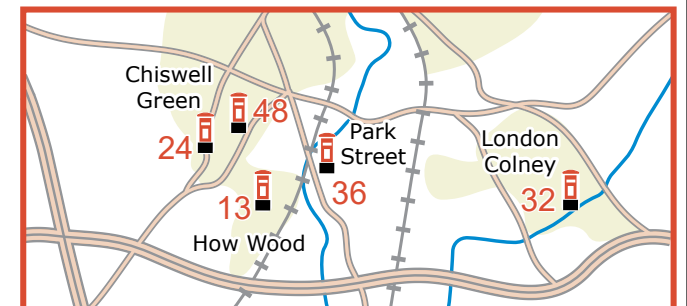

Map design by  
www.maprunner.co.uk  
© OpenStreetMap  
contributors

DigitalJen are sponsoring the Scan and Win Trail, with a bit of help from EYES on St Albans, Atlas Translations and Paramount Wines. Find out more at [www.digitaljen.co.uk/postboxes](http://www.digitaljen.co.uk/postboxes)